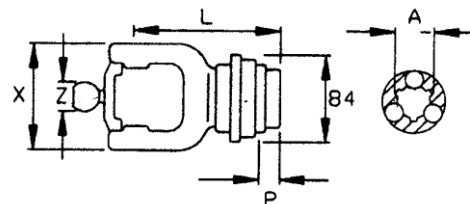

CV Wide Angle 80° Quick-Disconnect Yoke with Q.D. Pin

Shaft Size		A	Z	X	P	L	Part No.
2280	23.8 X 61.3	1-3/8"-6	22	71	18	97	8-607
		1-3/8"-21					8-607-21
2380	27 X 74.6	1-3/8"-6	24	85	18	109	8-637
		1-3/8"-21					8-637-21
2480	32 X 76	1-3/8"-6	27	85	27	128	8-651
		1-3/8"-21					8-651-21
		1-3/4"-20					8-651-20

CV Wide Angle 80° Quick-Disconnect Yoke with QL Lock, Ball Type

Shaft size		A	Z	X	P	L	Part No.
2280	23.8 X 61.3	1-3/8"-6	22	71	23	102	8-607Q
		1-3/8"-21					8-607-21Q
2380	27 X 74.6	1-3/8"-6	24	85	23	114	8-637Q
		1-3/8"-21					8-637-21Q
2480	32 X 76	1-3/8"-6	27	89	23	117	8-651Q
		1-3/8"-21					8-651-21Q
2580	36 X 89	1-3/8"-6	30	106	23	124	8-763
		1-3/8"-21					8-763-21
		1-3/4"-20					8-763-20