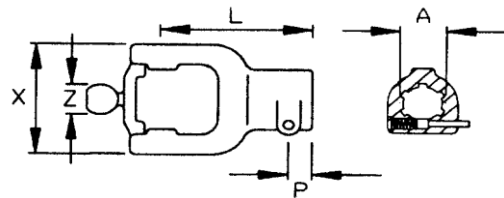

CV Wide Angle 80° Quick-Disconnect Yoke with Q.D. Pin

Shaft Size		A	Z	X	P	L	Part No.
2280	23.8 X 61.3	1-3/8"-6	22	71	18	97	8-607
		1-3/8"-21					8-607-21
2380	27 X 74.6	1-3/8"-6	24	85	18	109	8-637
		1-3/8"-21					8-637-21
2480	32 X 76	1-3/8"-6	27	85	27	128	8-651
		1-3/8"-21					8-651-21
		1-3/4"-20					8-651-20

CV Wide Angle 80° Quick-Disconnect Yoke with QL Lock, Ball Type

Shaft size		A	Z	X	P	L	Part No.
2280	23.8 X 61.3	1-3/8"-6	22	71	23	102	8-607Q
		1-3/8"-21					8-607-21Q
2380	27 X 74.6	1-3/8"-6	24	85	23	114	8-637Q
		1-3/8"-21					8-637-21Q
2480	32 X 76	1-3/8"-6	27	89	23	117	8-651Q
		1-3/8"-21					8-651-21Q
2580	36 X 89	1-3/8"-6	30	106	23	124	8-763
		1-3/8"-21					8-763-21
		1-3/4"-20					8-763-20